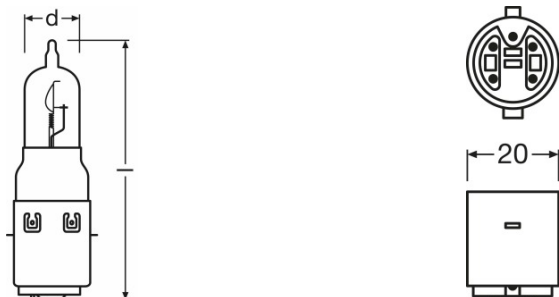

Product datasheet

Technical data

Electrical data

Nominal voltage	12.0 V
Nominal wattage	35/35 W
Test voltage	13.2 V

Photometrical data

Color temperature	3200 K
-------------------	--------

Dimensions & weight

Length	71.0 mm
Diameter	14.7 mm
Product weight	13.30 g

Lifespan

Lifespan B3	100 / 200 h
Lifespan Tc	180 / 400 h

Additional product data

Base (standard designation)	BA20d
-----------------------------	-------

Certificates & standards

ECE category	S2
--------------	----

Country specific categorizations

Order reference	64327 35/35W 12
-----------------	-----------------

Product datasheet

Logistical Data

Product code	Product description	Packaging unit (Pieces/Unit)	Dimensions (length x width x height)	Volume	Gross weight
4052899136755	64327	Folding carton box 1	30 mm x 30 mm x 77 mm	0.07 dm ³	16.30 g
4052899136762	64327	Bundle 10	- x - x -		
4052899136779	64327	Shipping carton box 100	400 mm x 160 mm x 135 mm	8.64 dm ³	1796.00 g
4052899929692	64327	Blister 1	29 mm x 57 mm x 134 mm	0.22 dm ³	21.00 g
4052899929708	64327	Shipping carton box 10	200 mm x 109 mm x 152 mm	3.31 dm ³	296.00 g