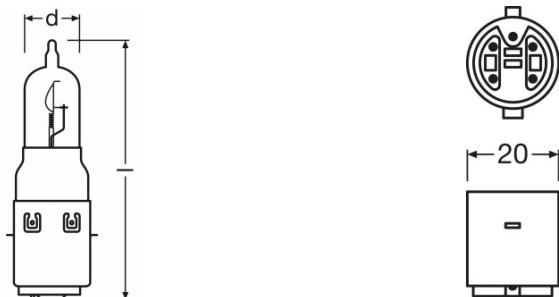

Product datasheet

Technical data

Electrical data

Nominal voltage	12.0 V
Nominal wattage	25/25 W
Test voltage	13.2 V

Photometrical data

Color temperature	3200 K
-------------------	--------

Dimensions & weight

Length	71.0 mm
Diameter	15.0 mm
Product weight	13.39 g

Lifespan

Lifespan B3	100 / 200 h
Lifespan Tc	200 / 400 h

Additional product data

Base (standard designation)	BA20d
-----------------------------	-------

Certificates & standards

ECE category	S1
--------------	----

Country specific categorizations

Order reference	62325 25/25W 12
-----------------	-----------------

Product datasheet

Logistical Data

Product code	Product description	Packaging unit (Pieces/Unit)	Dimensions (length x width x height)	Volume	Gross weight
4052899157774	64326	Folding carton box 1	30 mm x 30 mm x 77 mm	0.07 dm ³	16.30 g
4052899157781	64326	Bundle 10	- x - x -		
4052899157798	64326	Shipping carton box 100	400 mm x 160 mm x 135 mm	8.64 dm ³	1896.00 g